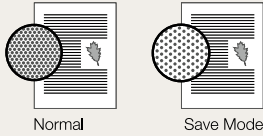

Maximize your productivity per square foot. Our laser MFPs are feature-packed, reliable and easy.

TonerSave The touch of a button easily extends the life of your toner cartridges by up to 40% when used consistently.

PowerSave Reduces energy consumption. And utility bills.

PaperSave With our 2-up copy feature, you can quickly and easily copy two pages onto one sheet of paper.

TollSave (available on select models) Easily store documents, then delay transmission until the phone rates are lowest, dramatically reducing telephone costs.